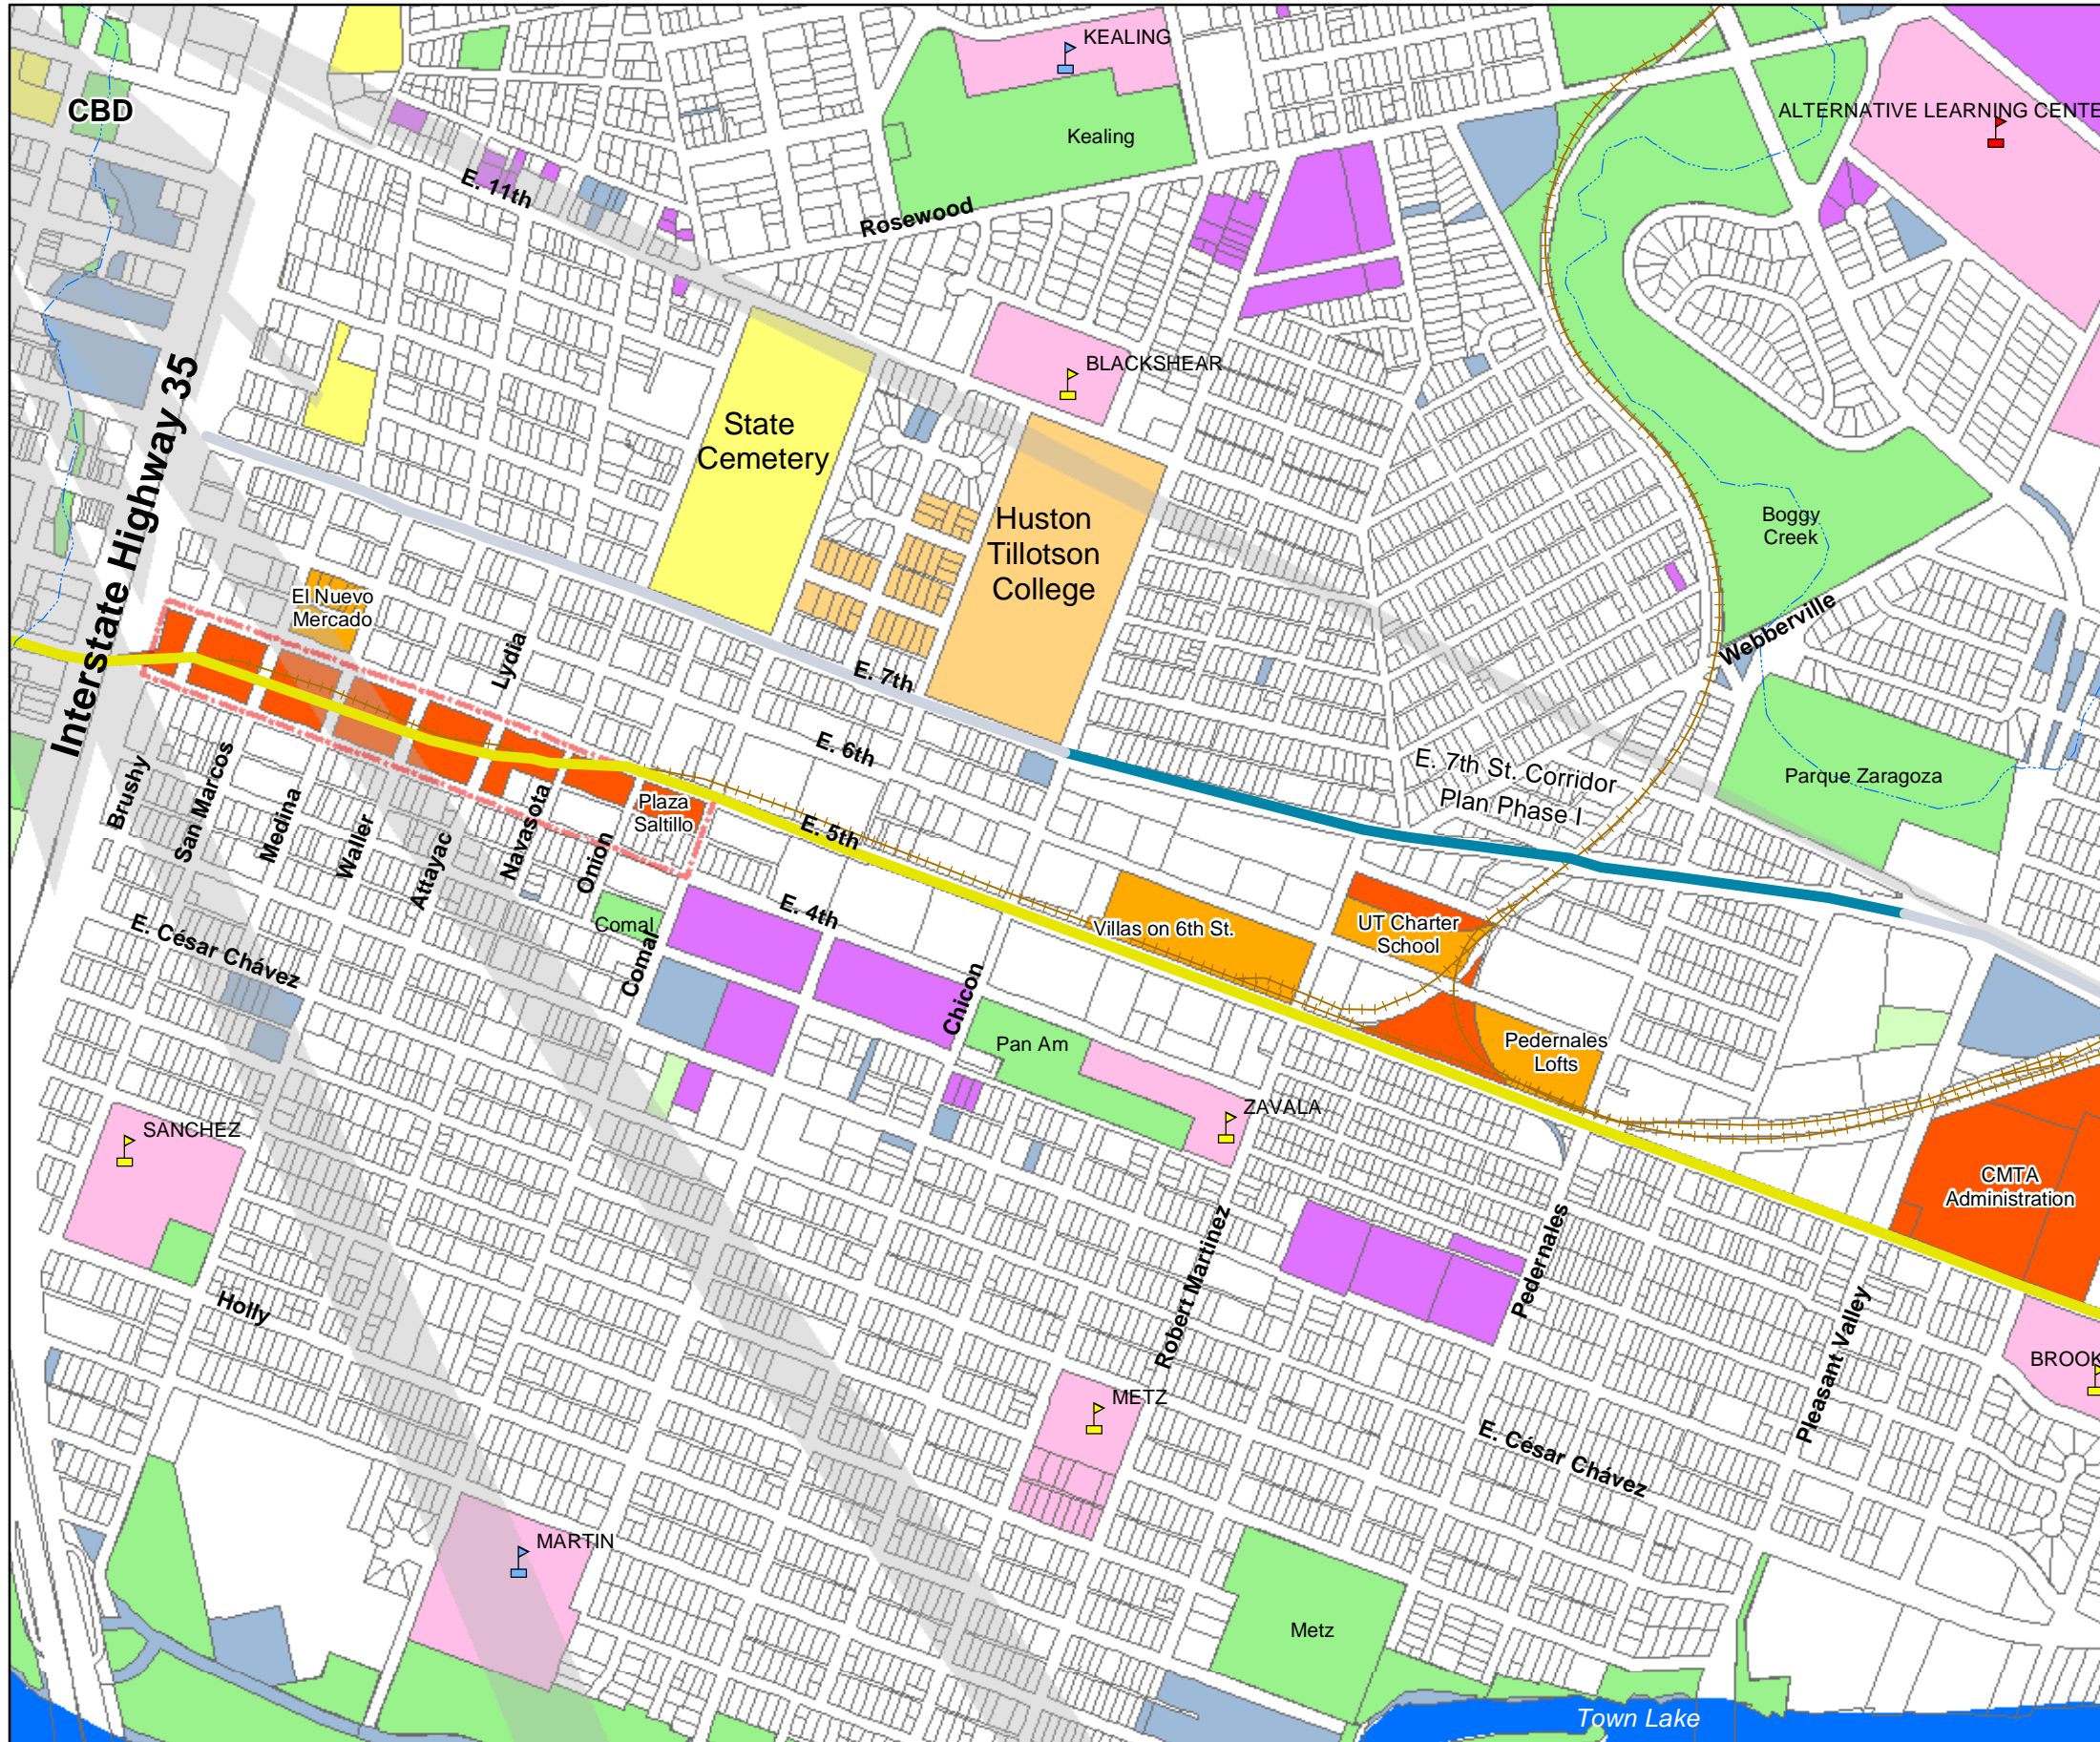

Attachment B:

Public Property Ownership and Context Map of the Saltillo District and Surrounding Area

Legend

- Redevelopment Focus Area
- Capitol View Corridors

Corridors

- E. Seventh St. Corridor
- Lance Armstrong Bikeway

This map has been created for the sole purpose of aiding regional planning decisions and is not warranted for any other use. No warrant is made regarding its accuracy or completeness.